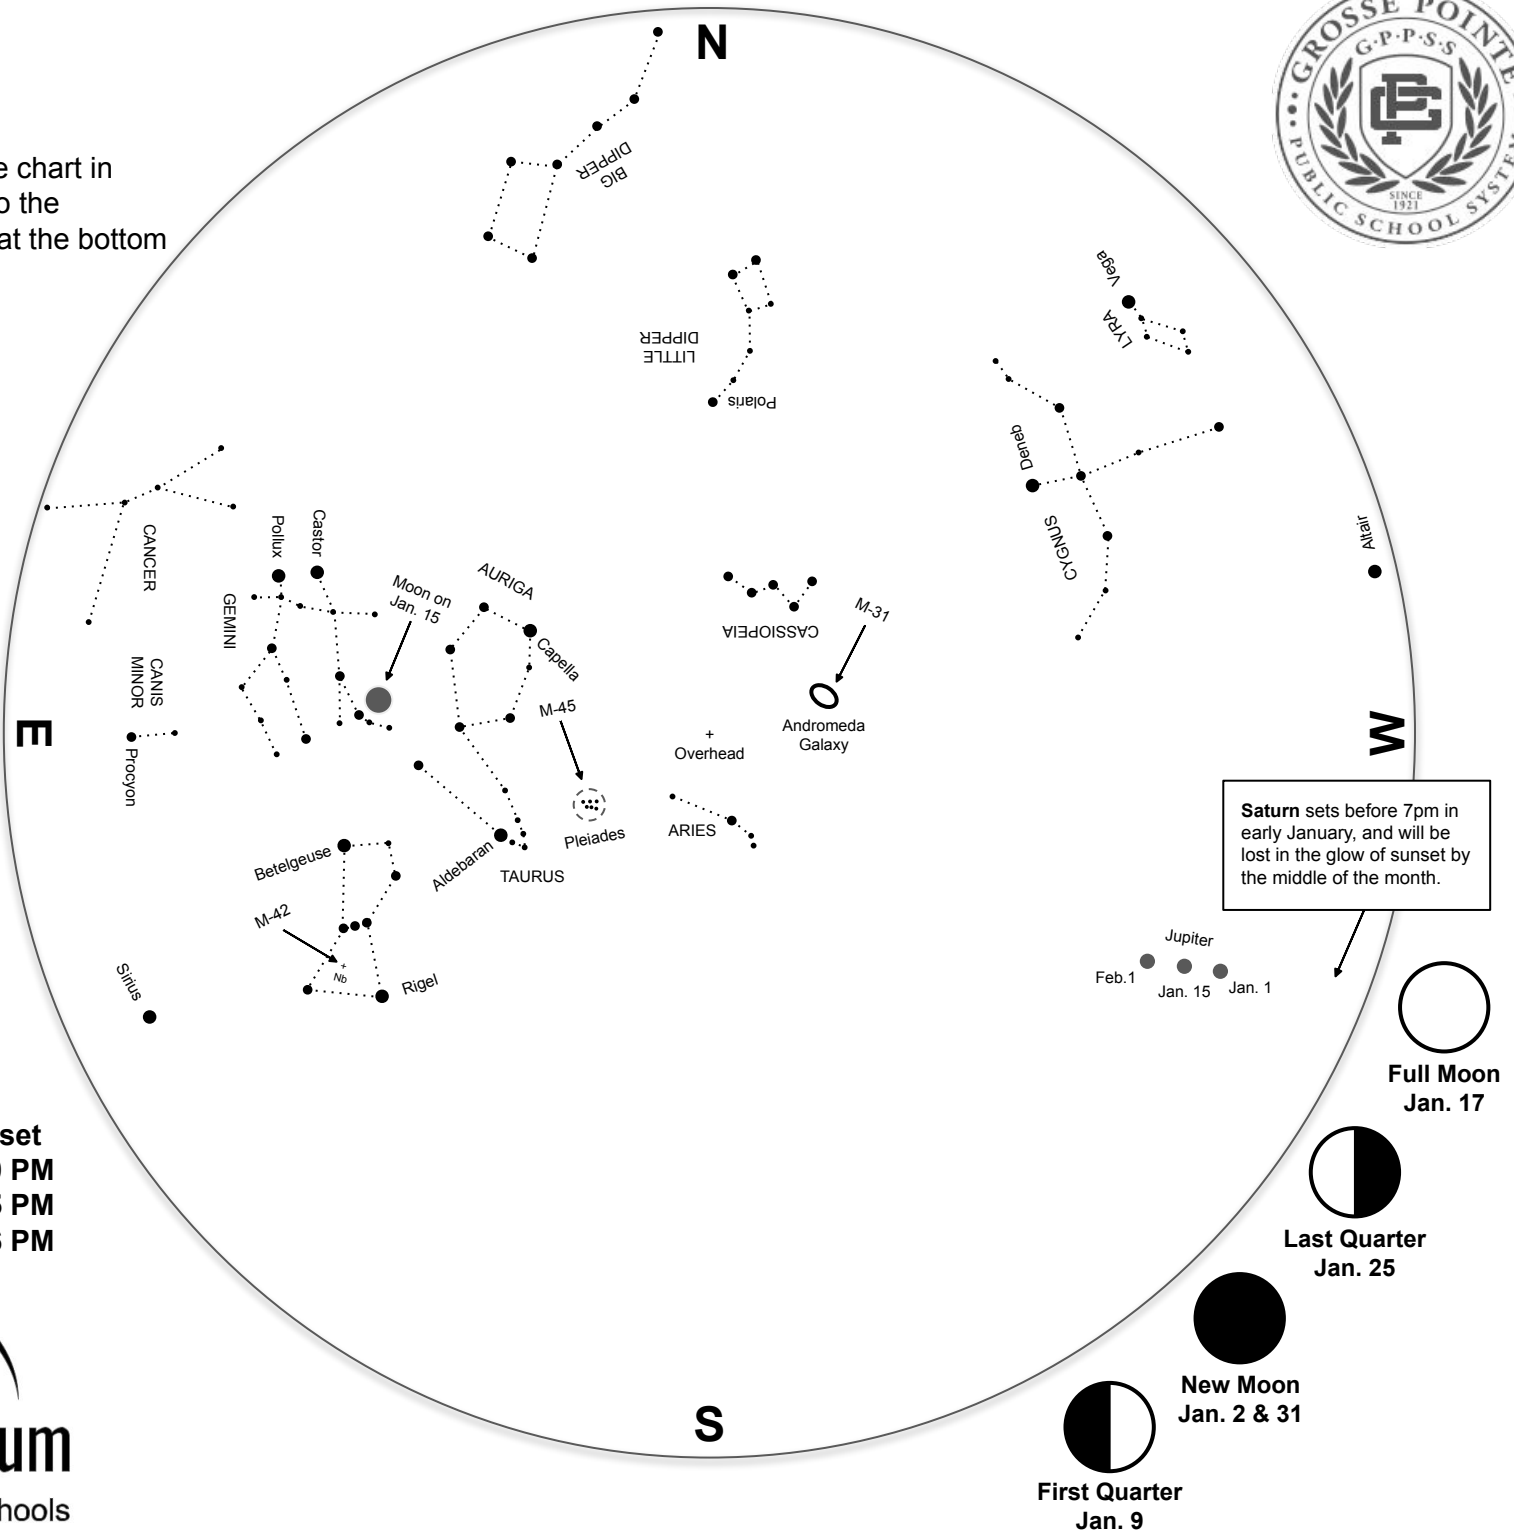

# January 2022

8:00 pm on January 1  
 7:00 pm on January 15  
 6:00 pm on February 1

To use this chart: hold the chart in front of you and turn in it so the direction you are facing is at the bottom of the chart.

- Bright Stars
- Medium Stars
- Faint Stars

Scan dark skies with Binoculars:

M-31: The Andromeda Galaxy

M-42: The Orion Nebula

M-45: The Pleiades Open Star Cluster

Winter is here! It may not feel like it yet, but the days are now getting longer and the nights shorter. This will continue until the first day of summer on June 20.

In Detroit:

	Sunrise	Sunset
Jan. 1	8:01 AM	5:10 PM
Jan. 15	7:58 AM	5:25 PM
Feb. 1	7:45 AM	5:46 PM

## The Planetarium

Grosse Pointe Public Schools

Saturn sets before 7pm in early January, and will be lost in the glow of sunset by the middle of the month.