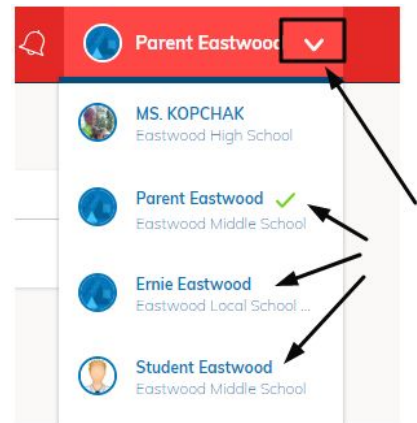

Parent Quick Guide: Getting Started

Navigating Your Account - Switch between children, view grades, upcoming events, etc.

When you log into Schoology, you land on **your** account's Home page.. This area only displays information pertinent to your account, and does not show any of your child's content.

To view a Summary of your child's activity in Schoology click the down-facing arrow next to your name & click the name of the child whose account you wish to view. The green checkmarks denotes whose account you are viewing.