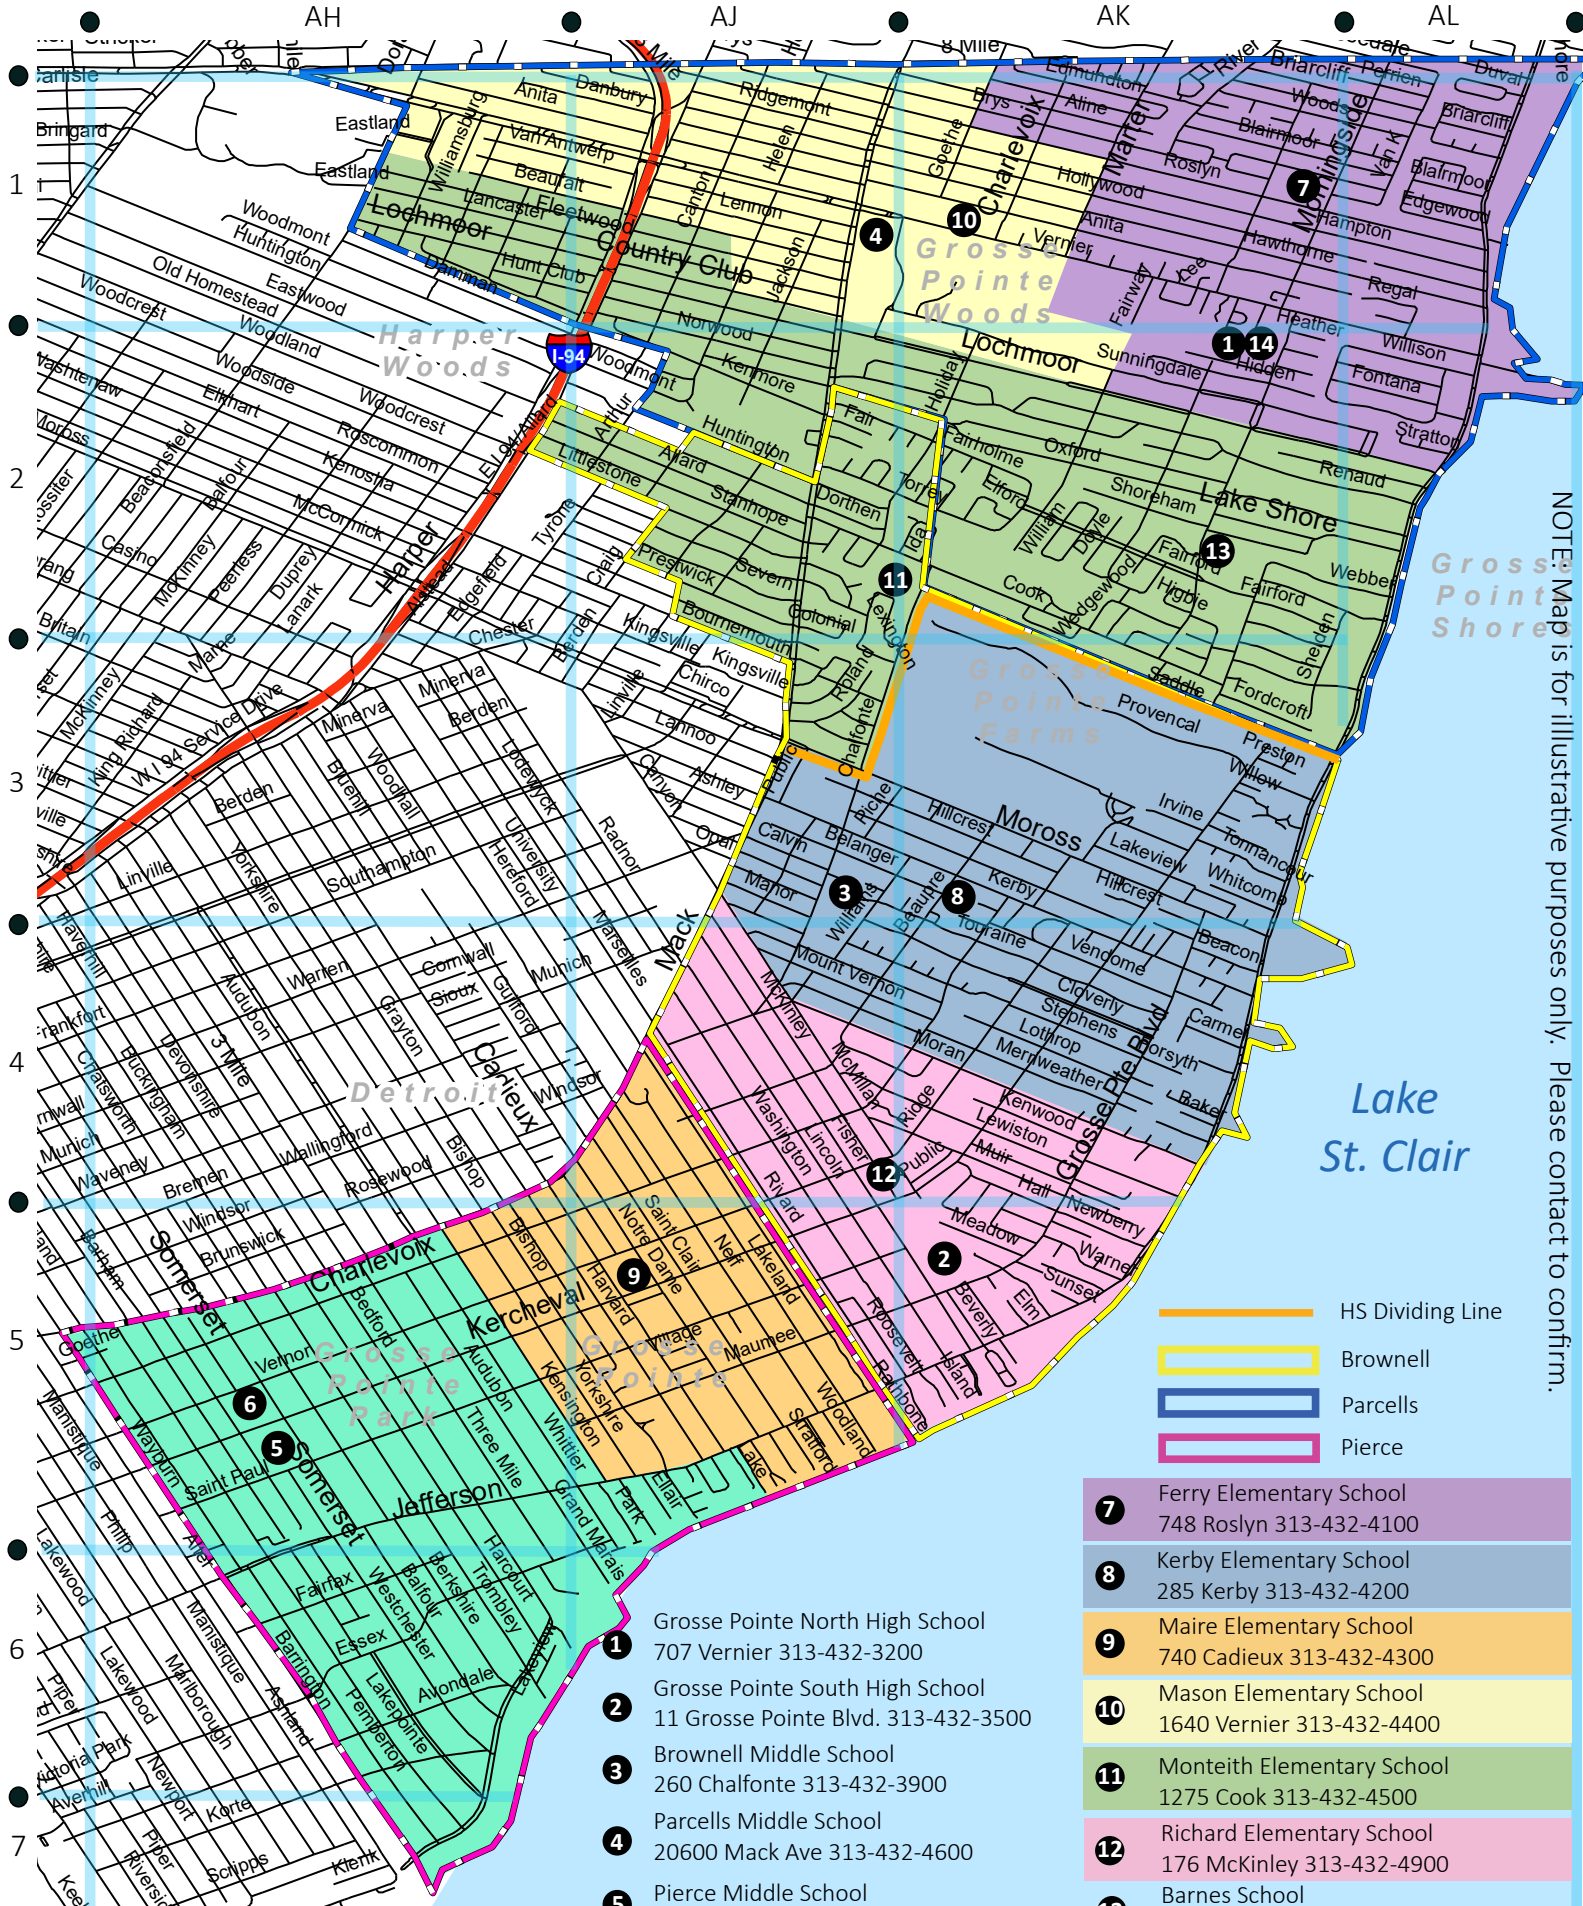

Grosse Pointe School District

- HS Dividing Line
- Brownell
- Parcels
- Pierce

- 7** Ferry Elementary School
748 Roslyn 313-432-4100
- 8** Kerby Elementary School
285 Kerby 313-432-4200
- 9** Maire Elementary School
740 Cadieux 313-432-4300
- 10** Mason Elementary School
1640 Vernier 313-432-4400
- 11** Monteith Elementary School
1275 Cook 313-432-4500
- 12** Richard Elementary School
176 McKinley 313-432-4900
- 13** Barnes School
20090 Morningside 313-432-3800
- 14** Administration Building
20601 Morningside 313-432-3000

- 1** Grosse Pointe North High School
707 Vernier 313-432-3200
- 2** Grosse Pointe South High School
11 Grosse Pointe Blvd. 313-432-3500
- 3** Brownell Middle School
260 Chalfonte 313-432-3900
- 4** Parcels Middle School
20600 Mack Ave 313-432-4600
- 5** Pierce Middle School
15430 Kercheval 313-432-4700
- 6** Defer Elementary School
15425 Kercheval 313-432-4000

0 0.25 0.5 1 Miles