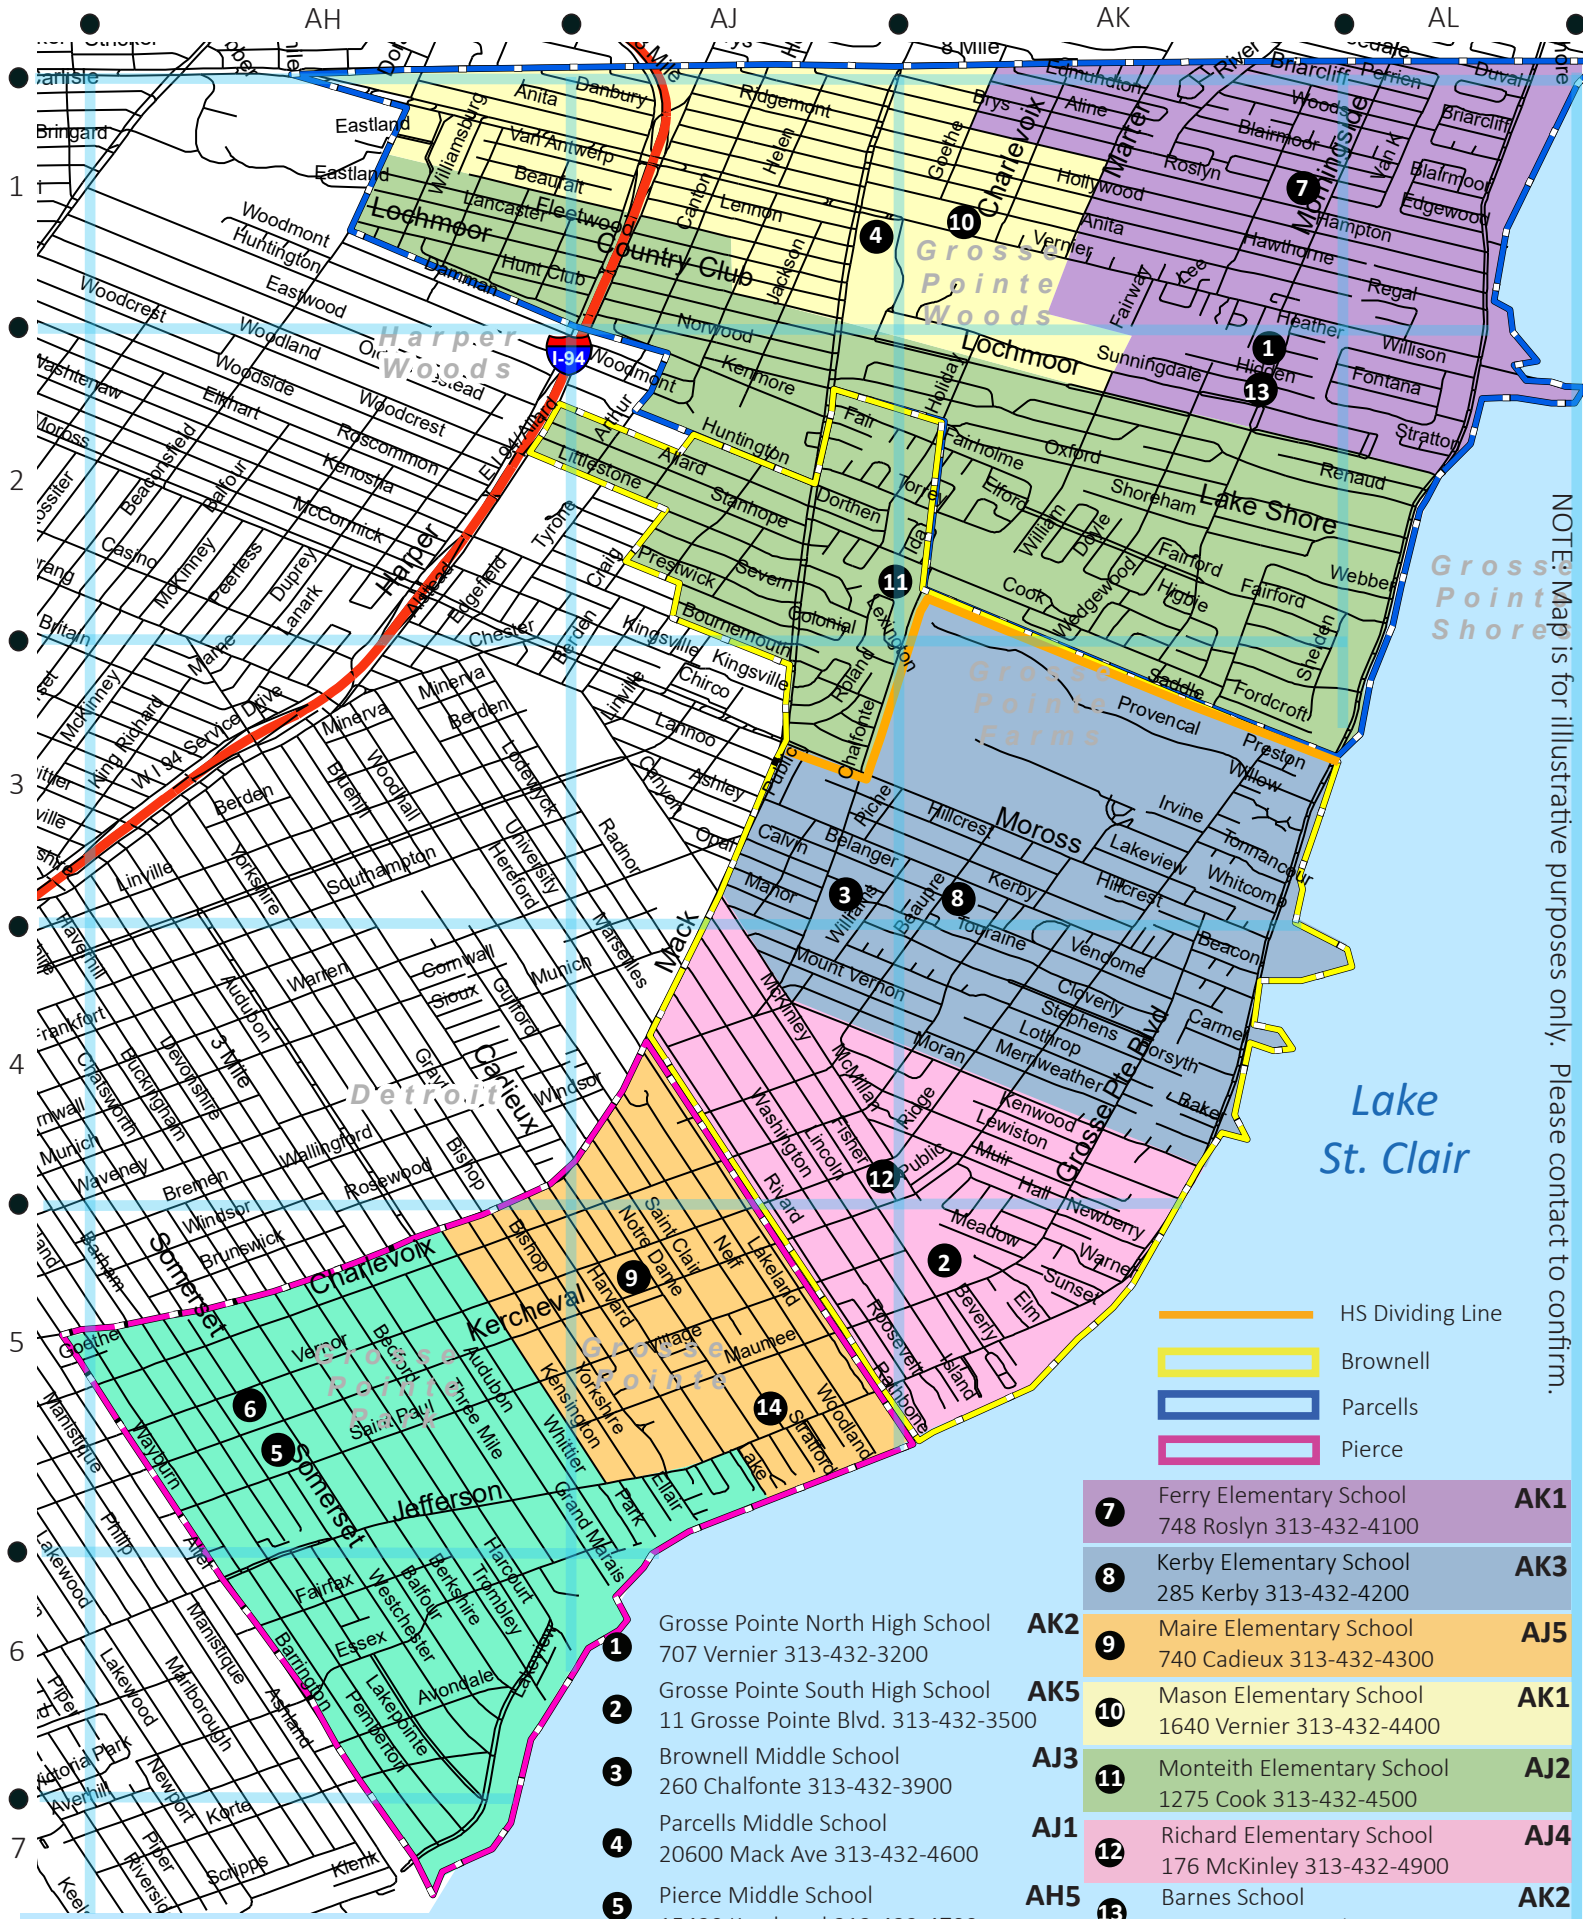

Grosse Pointe School District

NOTE: Map is for illustrative purposes only. Please contact to confirm.

- HS Dividing Line
- Brownell
- Parcels
- Pierce

7	Ferry Elementary School 748 Roslyn 313-432-4100	AK1
8	Kerby Elementary School 285 Kerby 313-432-4200	AK3
9	Maire Elementary School 740 Cadieux 313-432-4300	AJ5
10	Mason Elementary School 1640 Vernier 313-432-4400	AK1
11	Monteith Elementary School 1275 Cook 313-432-4500	AJ2
12	Richard Elementary School 176 McKinley 313-432-4900	AJ4
13	Barnes School 20090 Morningside 313-432-3800	AK2
14	Administration Building 389 St Clair 313-432-3000	AJ5