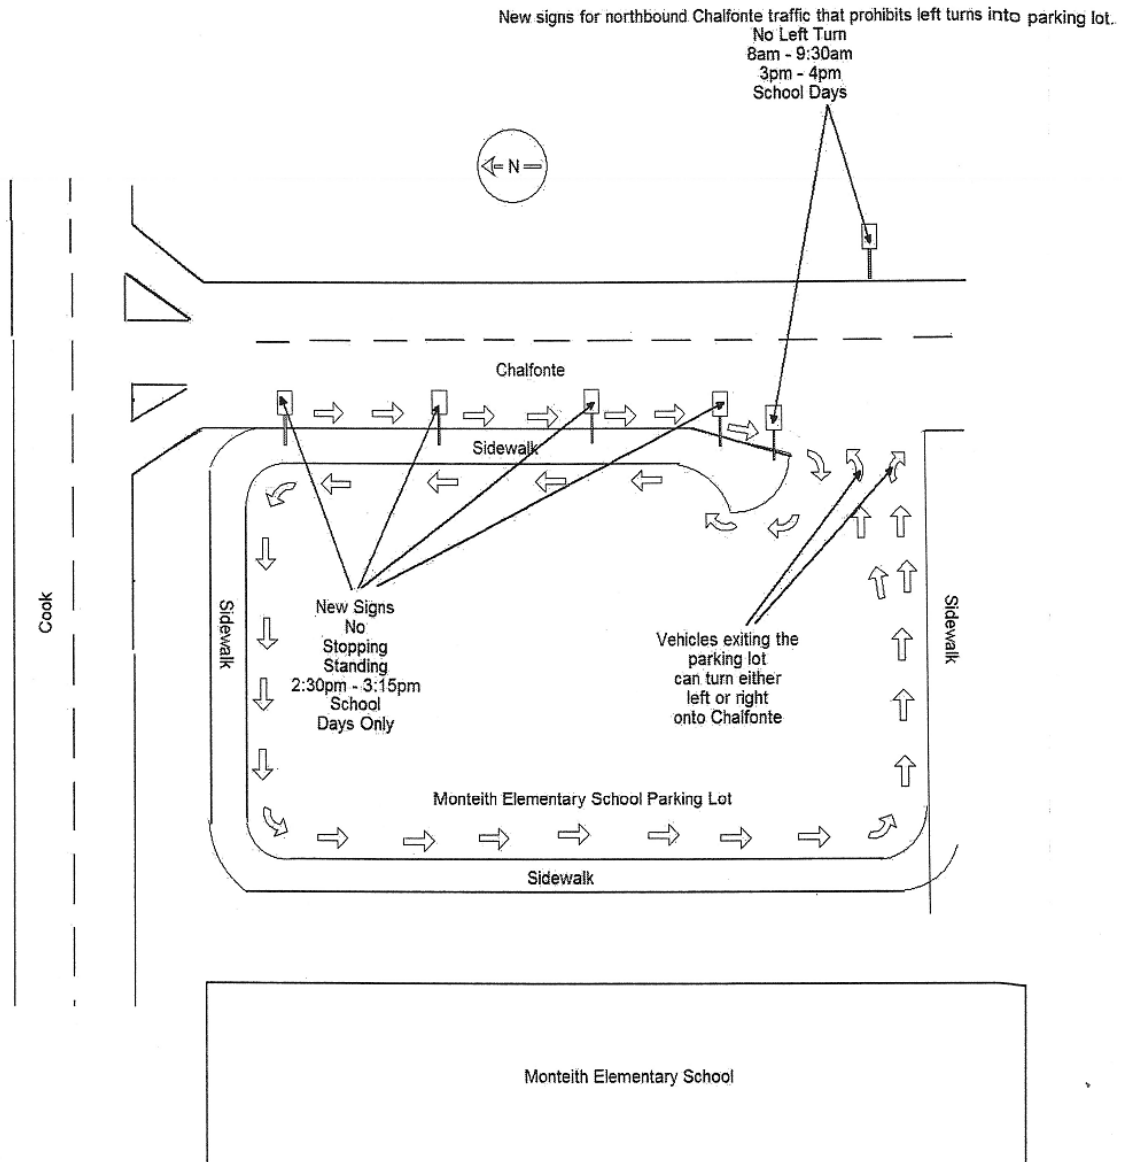

Parking in the “no stopping, standing, parking” zones

- This includes the area on Eastbound Cook, just before the curve onto Chalfonte.
- This includes the area on Eastbound Cook, just east of E. Kings Court, near the fire hydrant.
- **There are signs posted on East and West Ida Lane – “No Stopping, Standing, Parking 7:45am – 9:15am and 2:30pm – 4:00pm School Days Only”.** Parents will no longer be able to drop off or pick up their students on East and West Ida Lane.
- **Fine - \$35.00**

Parking in the fire route on Eastbound Cook

- Traditionally, we allow ONLY “standing & stopping” in this area. *If you leave your vehicle*, you are “parked” and are subject to a citation. You may park ONLY in the parking lot.
- **There are signs posted “No Stopping Standing 2:30pm – 3:15pm School Days Only”.** The reason for these signs is to stop parents that get there an hour or more prior to school letting out blocking Cook road traffic.
- **Fine - \$50.00**

New signs posted on Chalfonte

- **There are new signs posted “No Stopping, Standing” on Chalfonte 2:30pm – 3:15pm School Days. Fine - \$50.00**
- **No left turn into the parking lot 8:00am—9:30am and 3:00pm-4:00pm school days only. Fine - \$120.00**

Sincerely,

PSO Daniel T. Koerber
Traffic Safety Officer

Date: August 2014

Location: Monteith Elementary School 2014

Please follow the signs and arrows for the safety of all, students and drivers, using the Monteith parking lot.